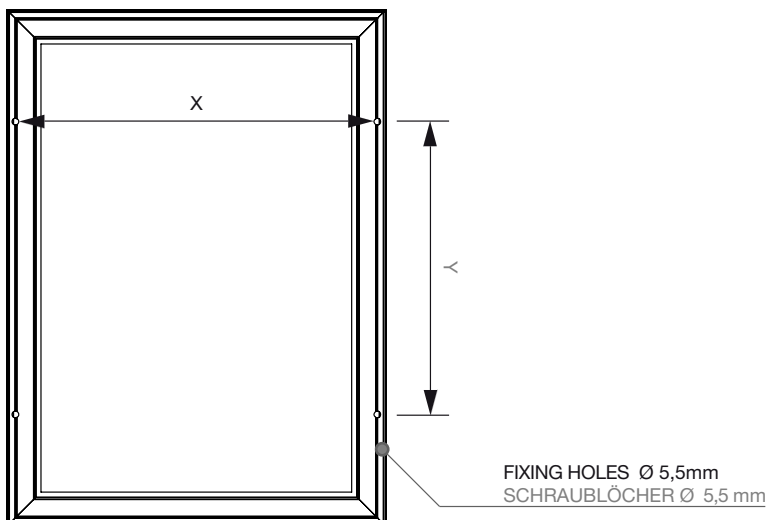

## Leuchtrahmen LED Light einseitig

### LED Poster Light box one side

Ultra thin design LED light box with proven snap frame technique for easy poster exchange. New structured 8 mm panel thickness guarantees improved quality and finer lighting. Color temperature 5000 K (daylight). Due to LED illumination the light box uses 70% less energy than a standard light box with an increased life expectancy.

# Leuchtrahmen LED Light einseitig

POSTER SIZE	VISIBLE SIZE	SIZE (A x B x C)	LIGHT	NET WEIGHT	HOLES PITCH (X x Y)
PLAKATFORMAT	SICHTMAß	GRÖßE (A x B x C)	LEISTUNG	NETTO GEWICHT	LOCHABSTAND (X x Y)
A4 (210 x 297 mm)	193 x 280 mm	252 x 339 x 27 mm	8 W	1,3 kg	233 x 129 mm
A3 (297 x 420 mm)	280 x 403 mm	339 x 462 x 27 mm	11,5 W	2,0 kg	320 x 262 mm
A2 (420 x 594 mm)	403 x 577 mm	462 x 636 x 27 mm	16 W	3,3 kg	443 x 436 mm
A1 (594 x 841 mm)	577 x 824 mm	636 x 883 x 27 mm	23 W	5,5 kg	617 x 683 mm
A0 (841 x 1189 mm)	824 x 1172 mm	883 x 1231 x 27 mm	32 W	8,9 kg	864 x 1031 mm
500 x 700 mm	483 x 683 mm	542 x 742 x 27 mm	19 W	4,2 kg	523 x 542 mm
700 x 1000 mm	683 x 983 mm	742 x 1042 x 27 mm	27 W	7,1 kg	723 x 842 mm